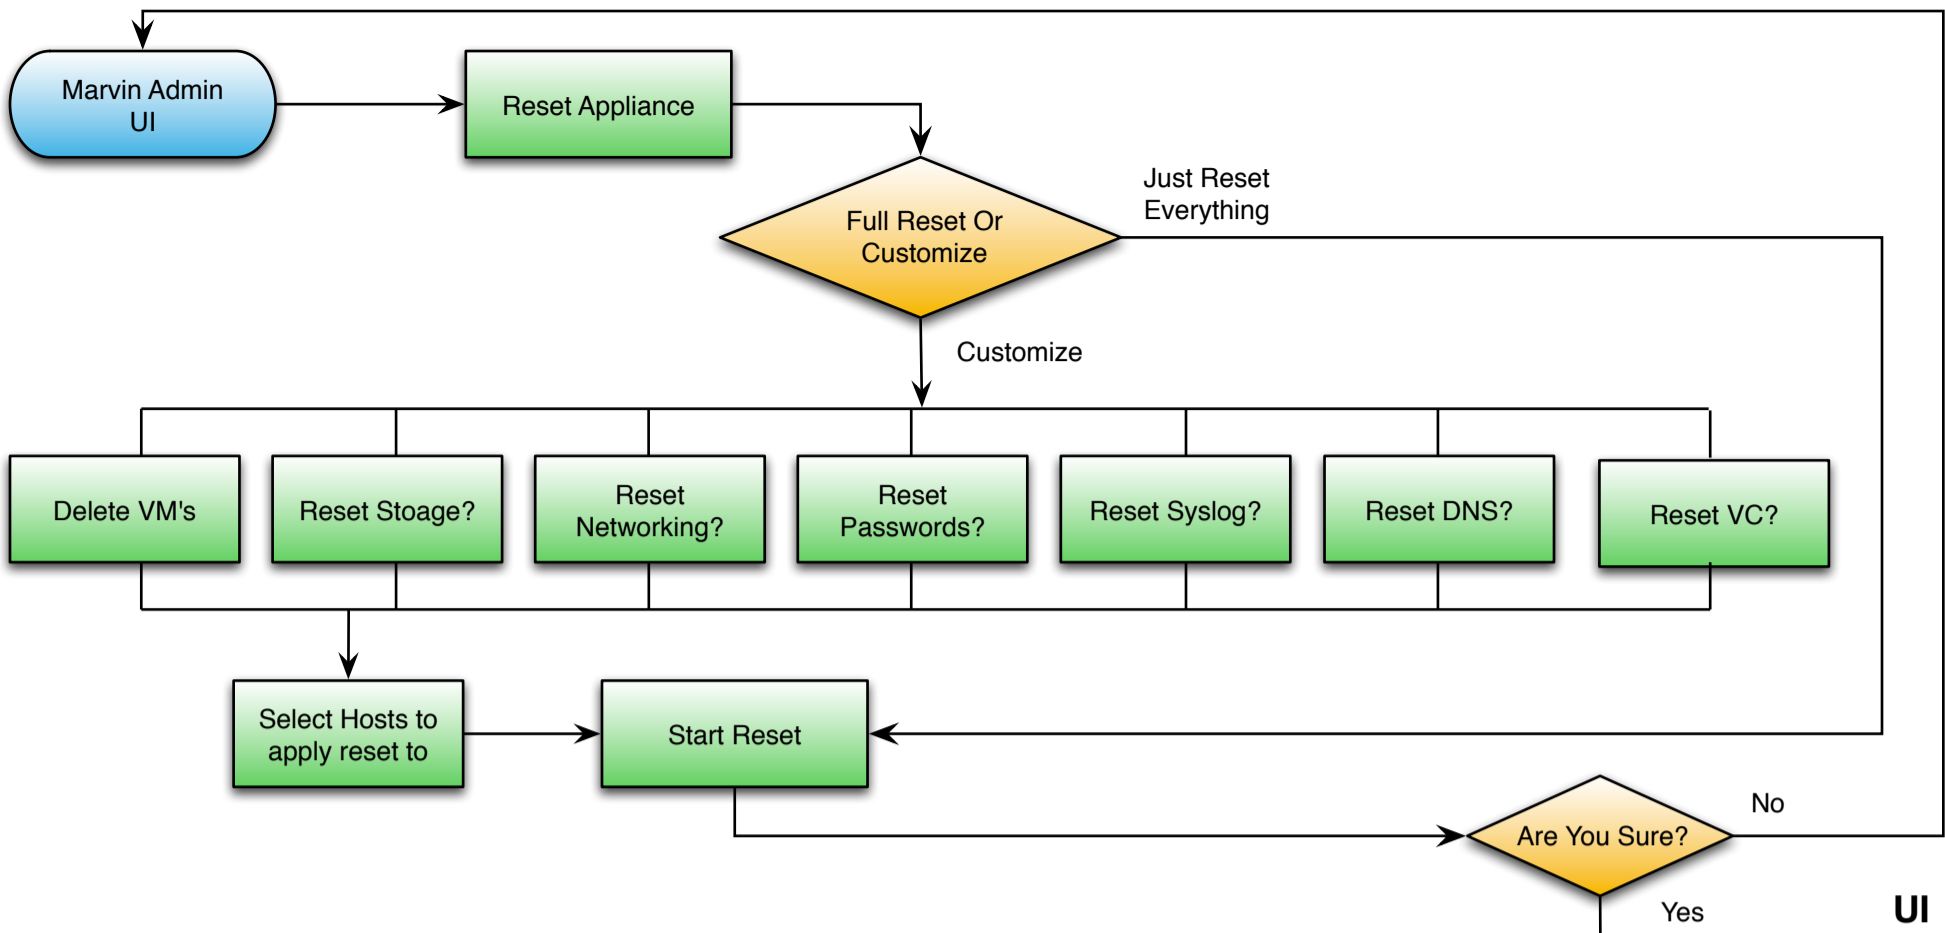

MARVIN Engine Configure Workflow

MARVIN Engine Reset Workflow

UI

Engine