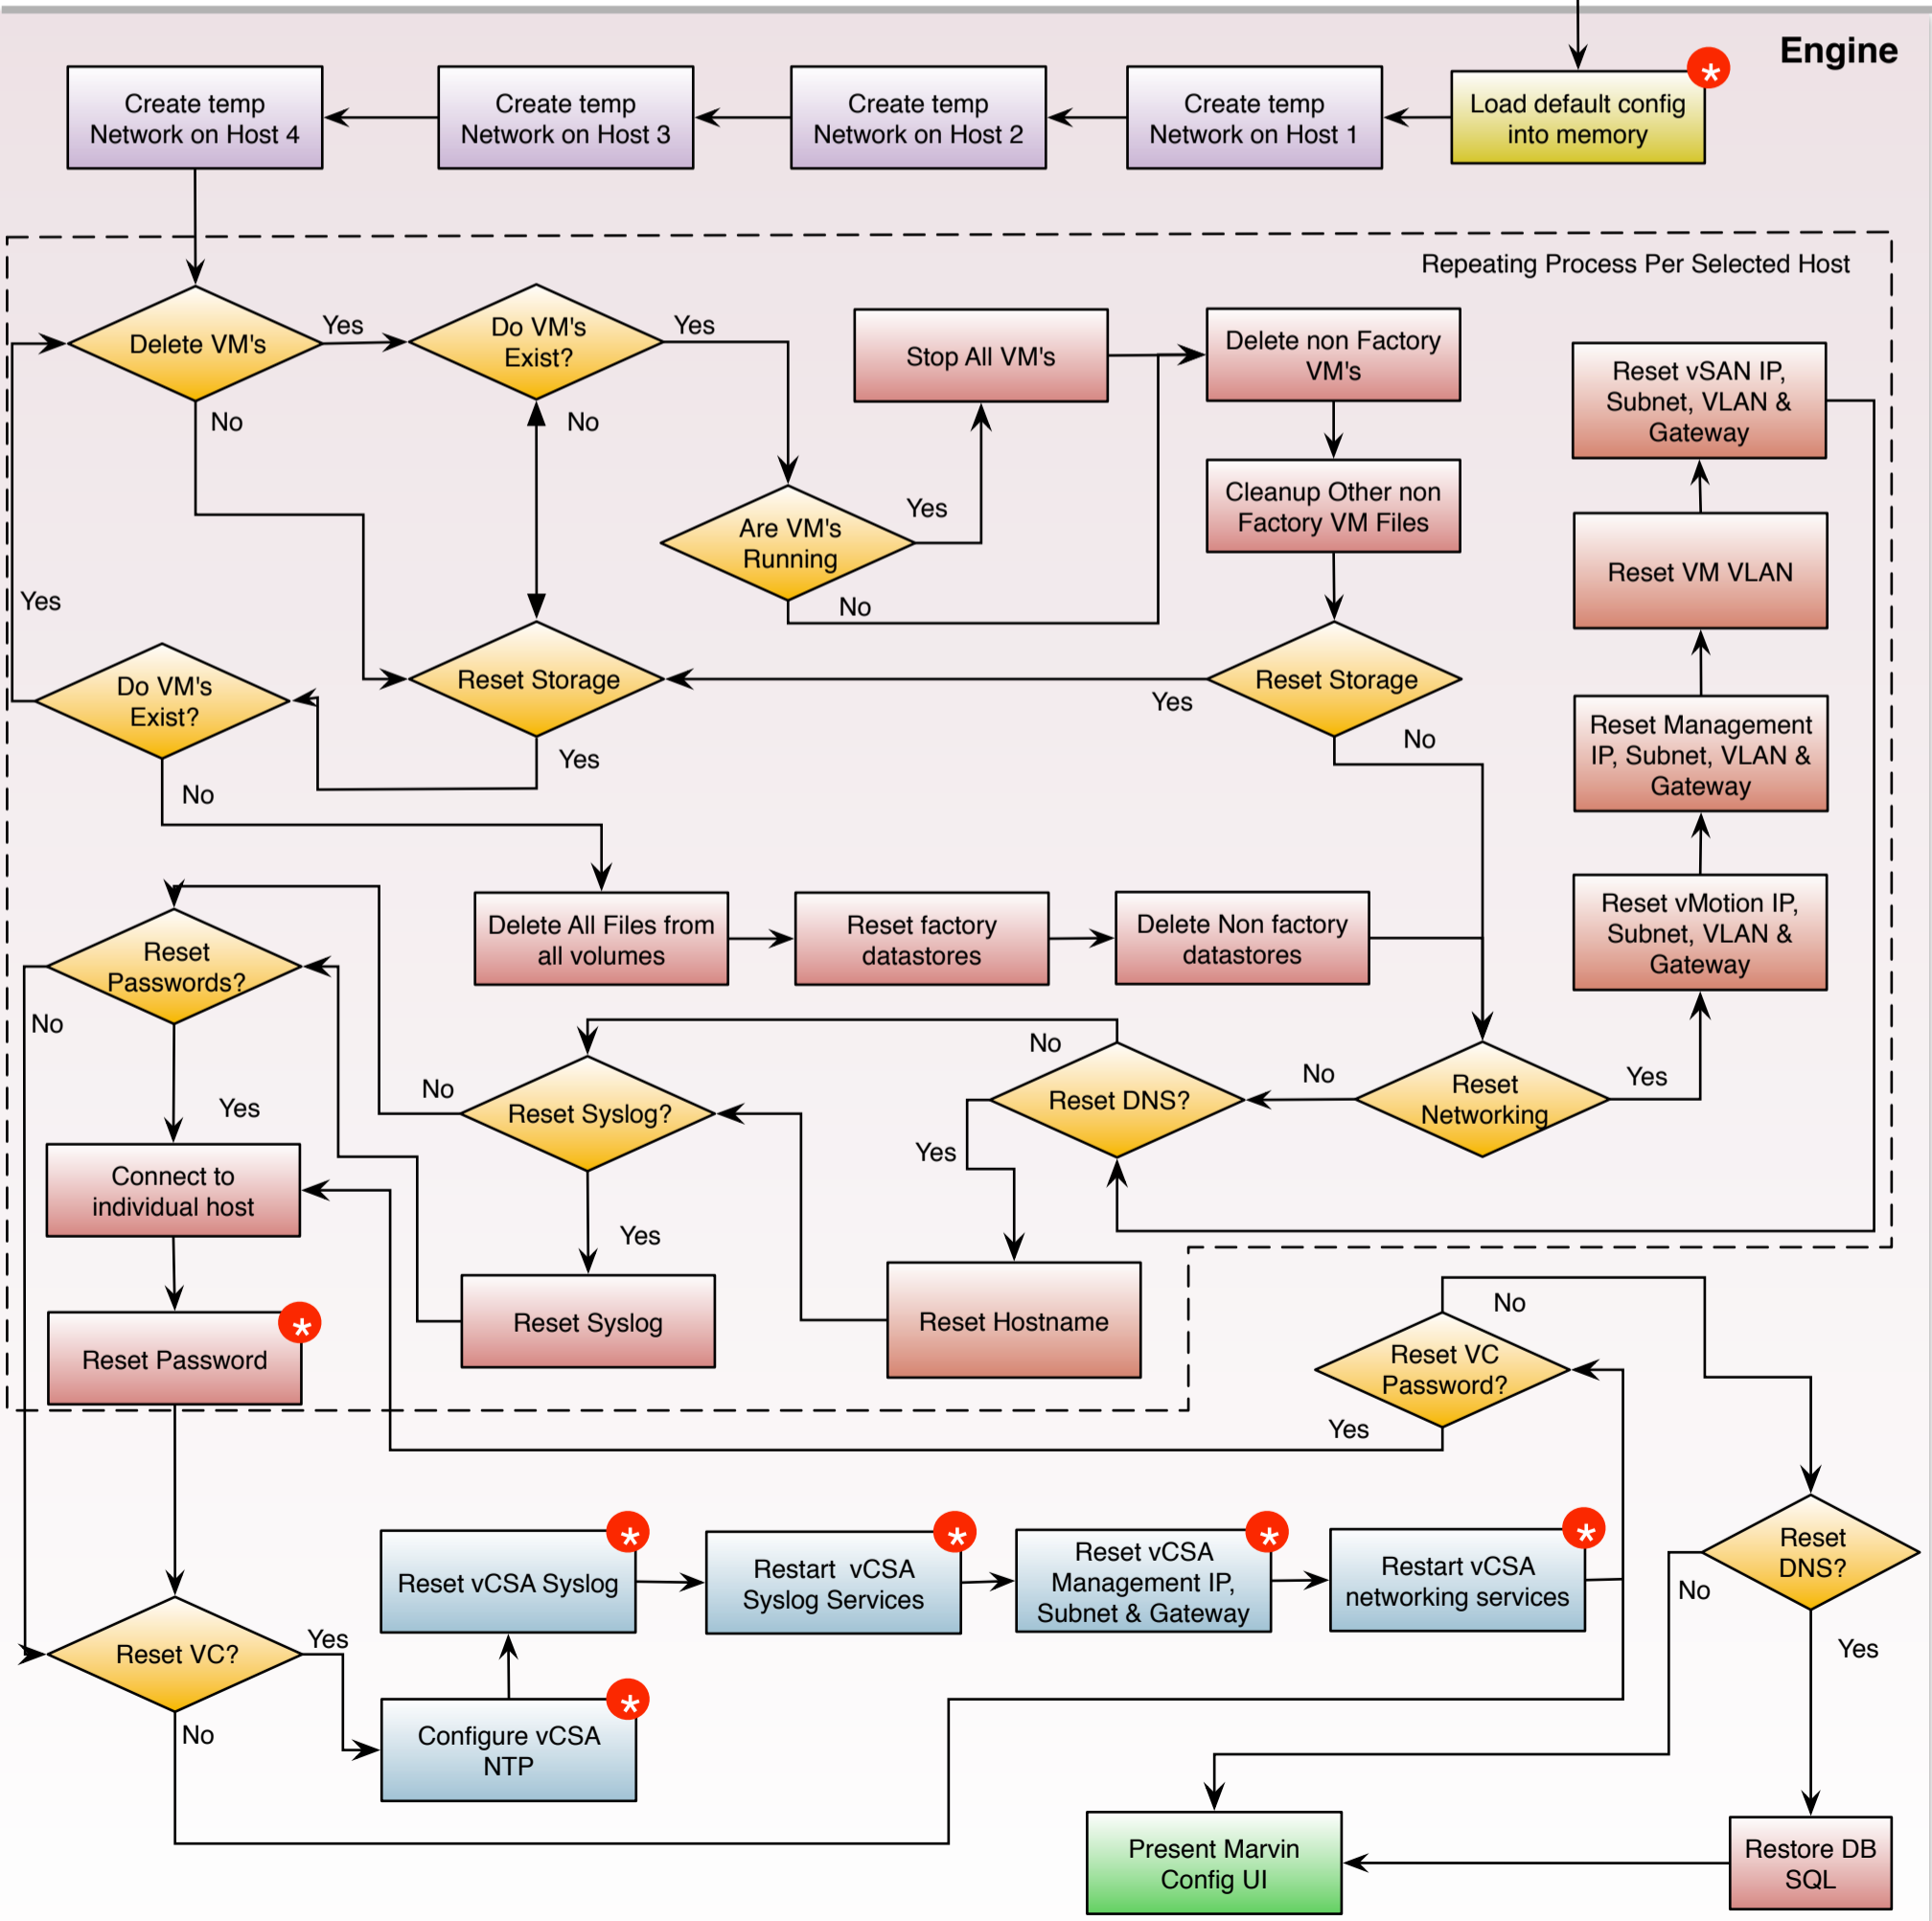

MARVIN Engine Configure Workflow

MARVIN Engine Reset Workflow

UI

Engine