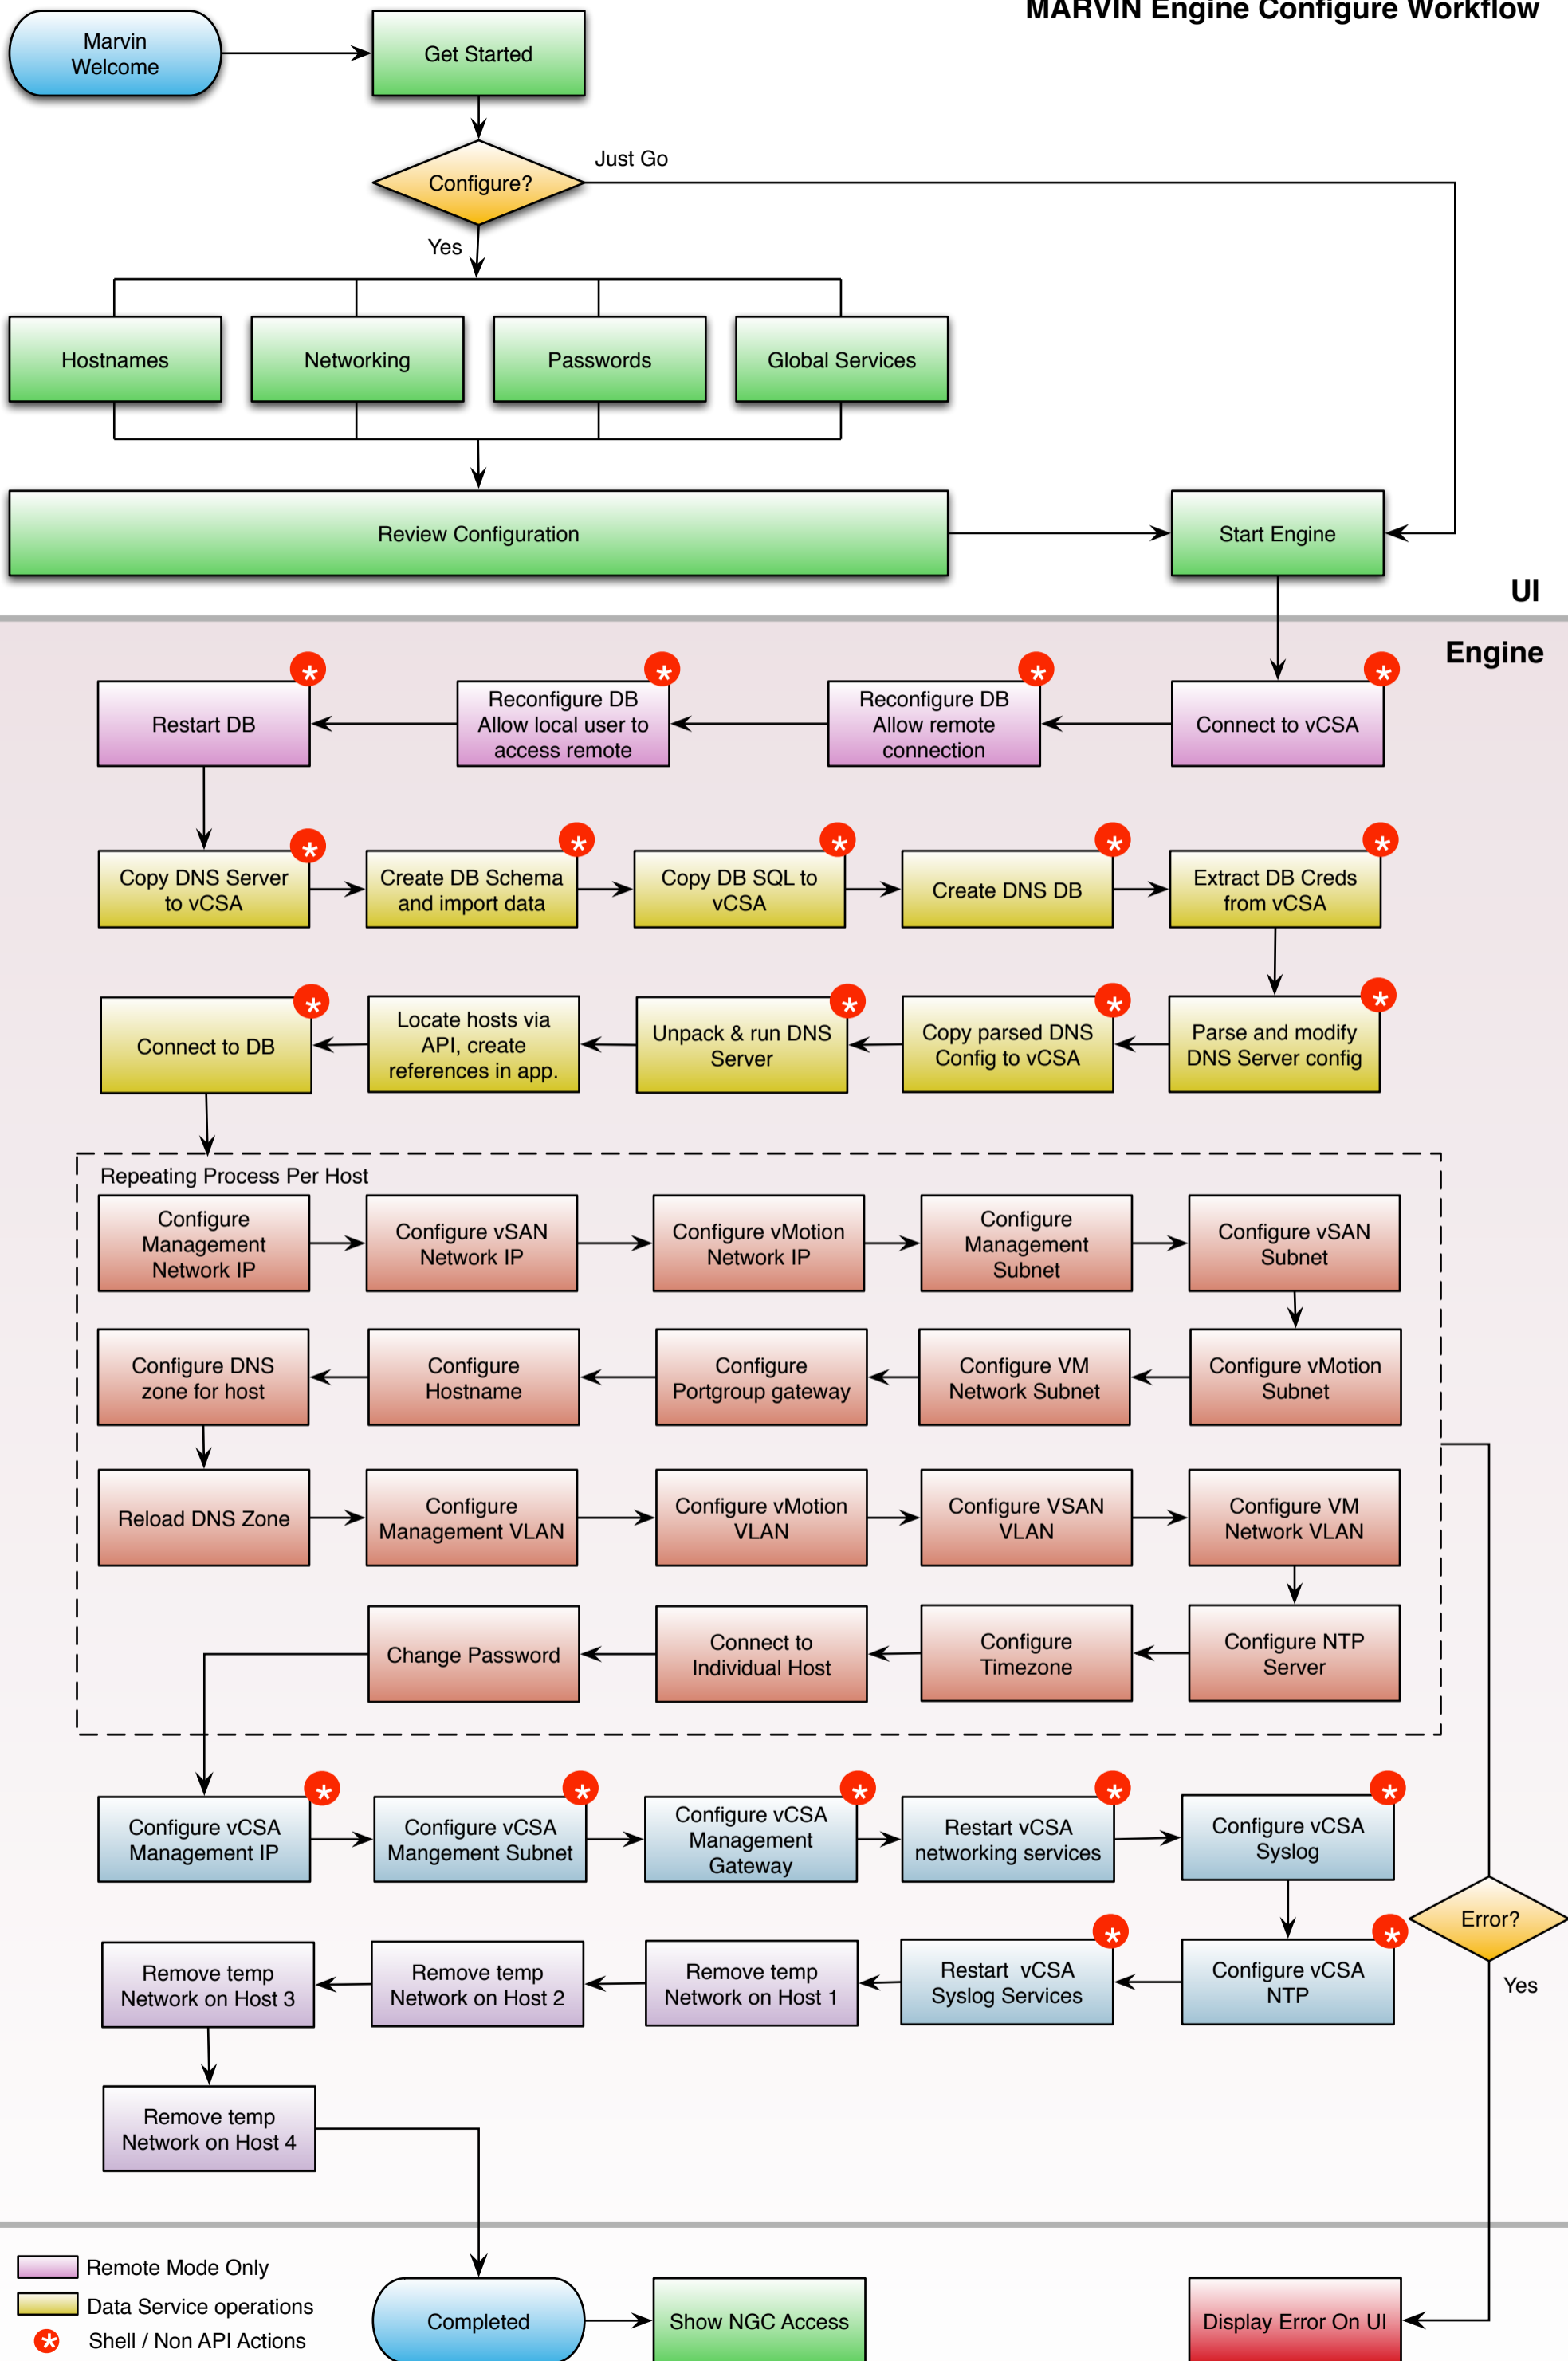

MARVIN Engine Configure Workflow

MARVIN Engine Reset Workflow

UI

Engine